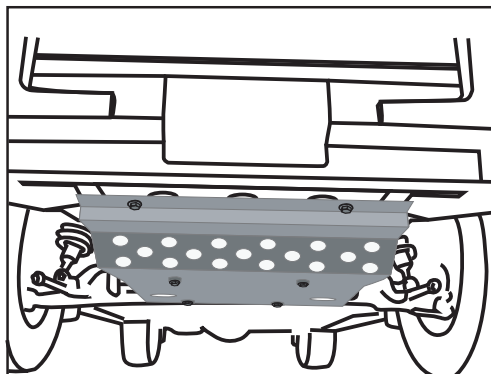

Step 6

All right reserved to modify the text
www.avenger4x4accessories.com