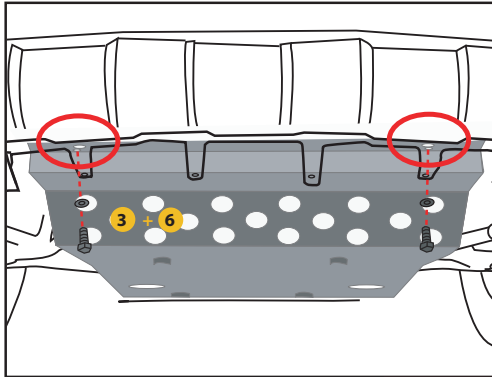

FITTING INSTRUCTION NISSAN D40 FRONT SKID PLATE

Step 7