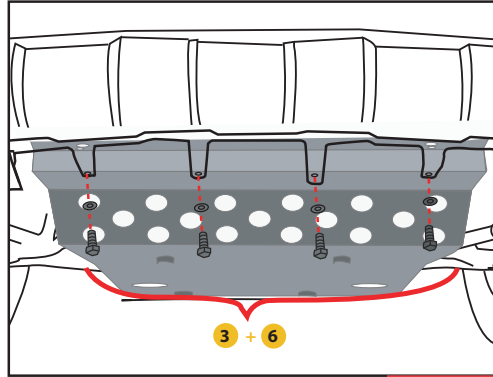

FITTING INSTRUCTION NISSAN D40 FRONT SKID PLATE

Step 8