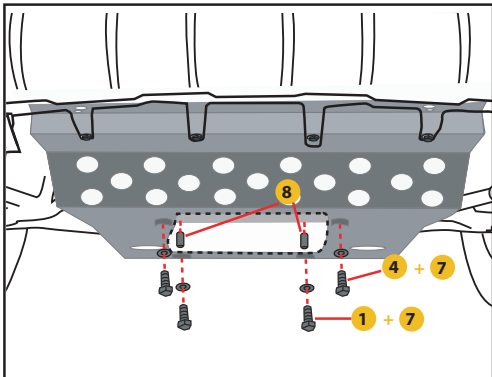

FITTING INSTRUCTION NISSAN D40 FRONT SKID PLATE

Step 9